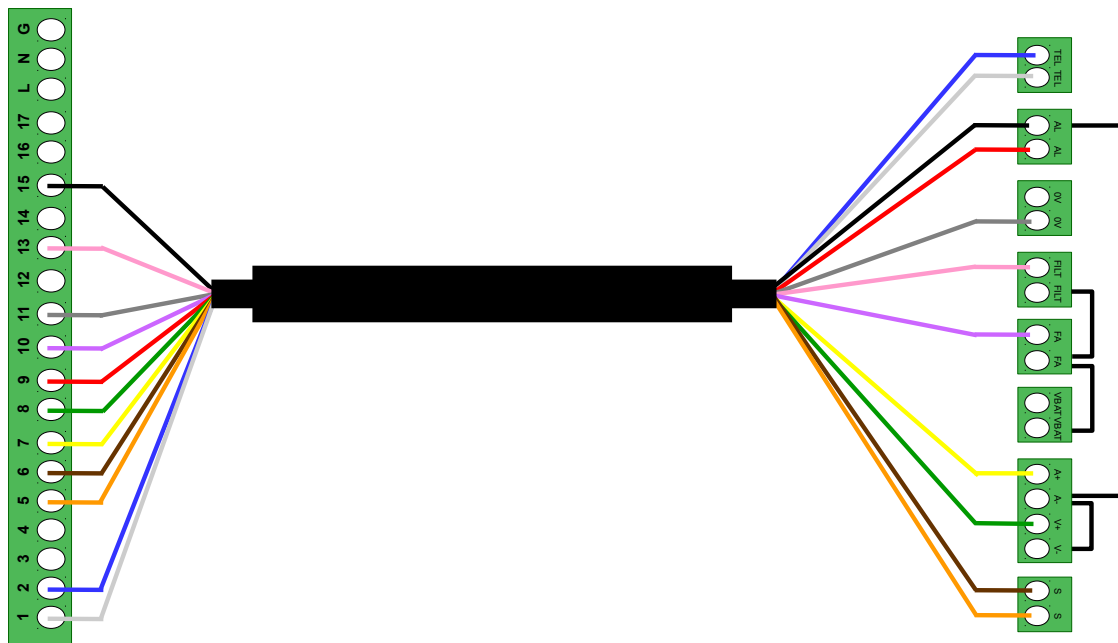

Memcom Emergency Telephone

Wiring Loom Installation Guide compatible with Orona Arca II & III

Ref No. 450 857 (ML) Version 5

Wiring Diagram: Memcom to Orona PAT board using Memcom Loom

Memcom connections

Orona PAT Connections

Memcom to Orona PAT board Connection Table (for reference only, as the loom comes pre-connected)

	Memcom connection	ORONA PAT connection
TEL	1	TEL
TEL	2	TEL
Relay	5	S
Relay	6	S
Alarm pictogram	7	A+
Speak pictogram	8	V+
Alarm Button	9	AL
End of Alarm	10	FA
Door Filtering common	11	OV
Door filtering 5-24VDC	13	FILT
Common	15	AL