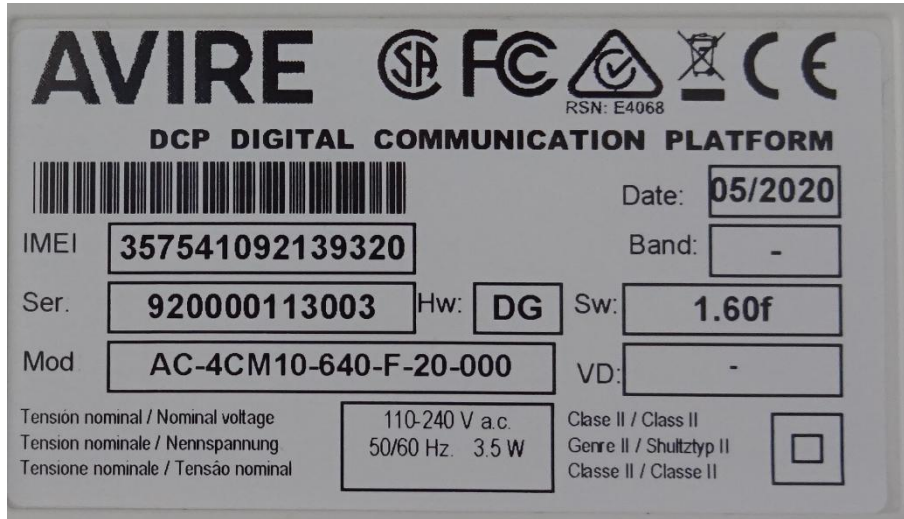

Attachment 2 – Marking plate

Page number	Description
Page 1	Cover page
Page 2	Marking plate

Attachment 2 – Marking plate

Description:

XC-XCM10-XX0-F-X0-XXX

<p>Brand:</p> <ul style="list-style-type: none"> A - Avire M - Memco K - Microkey 	<p>Type of device:</p> <ul style="list-style-type: none"> 3 - 3G GSM & Phone 4 - 4G GSM & Phone 	<p>Device & Sims:</p> <ul style="list-style-type: none"> 6 - 1 Sim & RS232 7 - 1 Sim & RS485 8 - 2 Sim & RS232 9 - 2 Sim & RS485 	<p>Area code:</p> <ul style="list-style-type: none"> 1 - EMEA 2 - APAC 3 - North America (Sprint) 4 - North America (AT&T) 5 - North America (Verizon) 6 - North America (T-Mobile) 	<p>Local External Comms:</p> <ul style="list-style-type: none"> 2 - RS232 4 - RS485 	<p>Customer Specific:</p> <ul style="list-style-type: none"> 000 - Not Specific
--	---	--	---	---	--

Blue characters --> Not change

Red characters --> They change according to the description