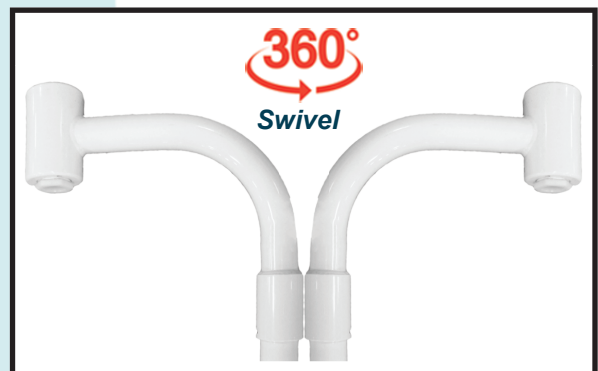

Parapet Swiveling Camera Mount

RP7700092S

PRODUCT DETAILS

- E-coated and powder coated mild steel (white)
- 14 gauge 2" pipe
- 7 gauge mounting plate
- Rotating swivel with set screws
- 1.5" thread (includes 1" adaptor)
- Bullet View and Dome Camera compatible
- Custom lengths available in quantities greater than 10

Parapet Swiveling Camera Mount

RP7700092S