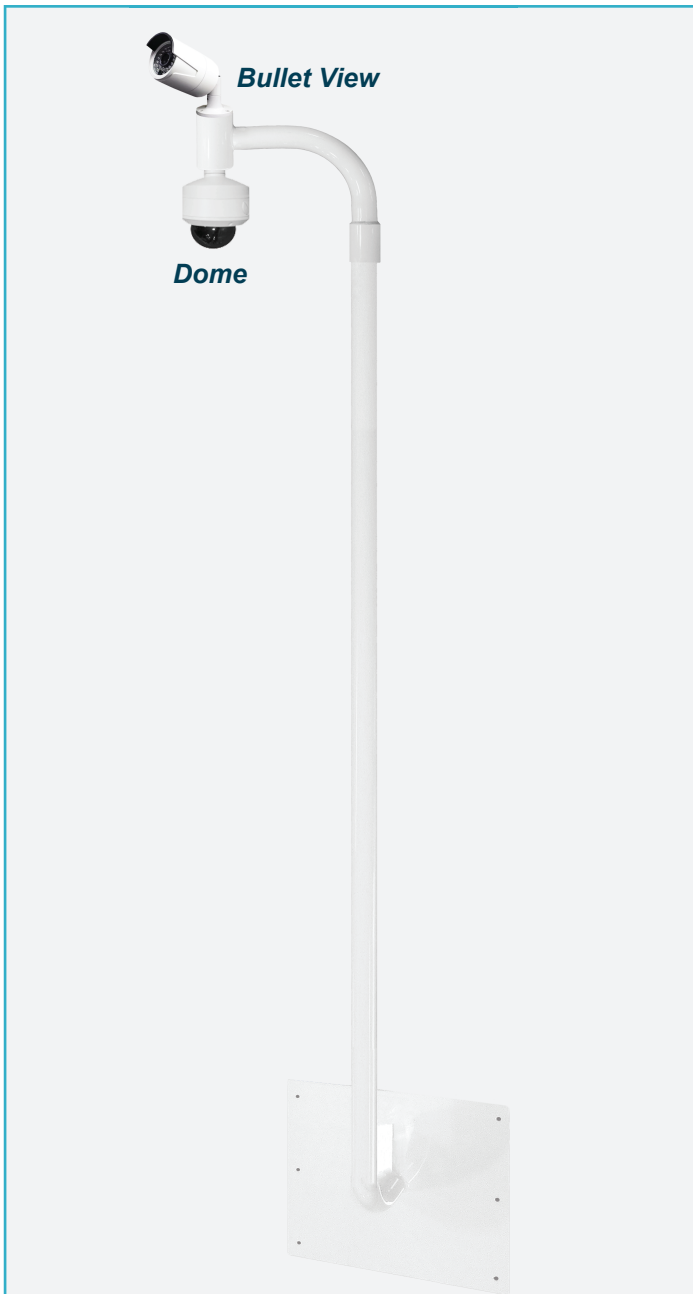

Parapet Swiveling Camera Mount

RP7700092S

PRODUCT DETAILS

- E-coated and powder coated mild steel (white)
- 14 gauge 2" pipe
- 7 gauge mounting plate
- Rotating swivel with set screws
- 1.5" thread (includes 1" adaptor)
- Bullet View and Dome Camera compatible
- Custom lengths available in quantities greater than 10

Parapet Swiveling Camera Mount

RP7700092S