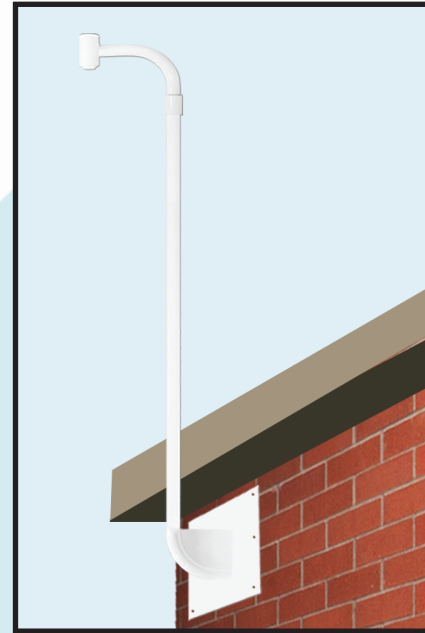

Parapet Swiveling Camera Mount

RP7700092S

PRODUCT DETAILS

- E-coated and powder coated mild steel (white)
- 14 gauge 2" pipe
- 7 gauge mounting plate
- Rotating swivel with set screws
- 1.5" thread (includes 1" adaptor)
- Bullet View and Dome Camera compatible
- Custom lengths available in quantities greater than 10

Parapet Swiveling Camera Mount

RP7700092S