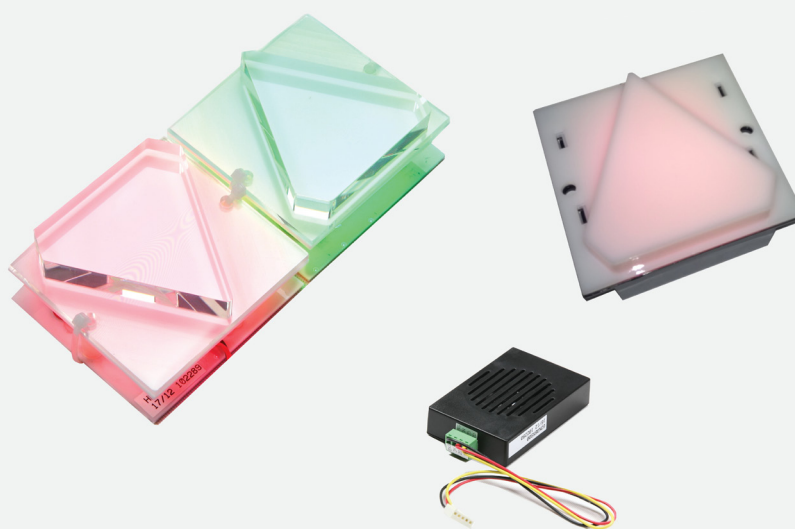

E-Motive Hall Lanterns & Gongs

Product Datasheet

E-Motive's range of gongs and hall lanterns are fully compatible with our LCD and LED display products.

The gongs and hall lanterns provide an audio and visual indicator to announce elevator arrival and intended direction of travel. These cost-effective, easy-to-fit solutions ensure that your elevator complies with barrier-free accessibility codes and standards.

Jewel Hall Lantern

- + Uniquely shaped opaque, semi-translucent or in "glass effect" acrylic arrow
- + 12mm arrow depth allowing 180° viewing angle
- + Available in 50mm and 70mm arrow height
- + Direct input trigger at 24VDC

New

Opaque Hall Lantern

- + Uniquely shaped opaque, milky white acrylic arrow with back box
- + 10mm arrow depth allowing 180° viewing angle
- + 70mm arrow height
- + Direct input trigger at 24VDC

Key Features

Gong

- + One sound for up, two sounds for down
- + Adjustable volume
- + Available in 2 design profiles
- + Box design offers additional protection in PVC box,
- + Slimline design easily fits into any fixture
- + Direct input trigger at 12-24VDC