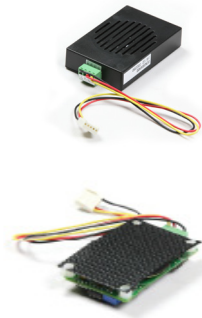

E-Motive Hall Lanterns & Gongs

Product Datasheet

E-Motive's range of gongs and hall lanterns are fully compatible with our LCD and LED display products.

The gongs and hall lanterns provide an audio and visual indicator to announce elevator arrival and intended direction of travel. These cost-effective, easy-to-fit solutions ensure that your elevator complies with barrier-free accessibility codes and standards.

Jewel Hall Lantern

- + Uniquely shaped opaque, semi-translucent or in "glass effect" acrylic arrow
- + 12mm arrow depth allowing 180° viewing angle
- + Available in 50mm and 70mm arrow height
- + Direct input trigger at 24VDC

New

Opaque Hall Lantern

- + Uniquely shaped opaque, milky white acrylic arrow with back box
- + 10mm arrow depth allowing 180° viewing angle
- + 70mm arrow height
- + Direct input trigger at 24VDC

Key Features

The Slimline Gong is available in Serial version, used with E-Motive Encoder or Converter, when direct input trigger is not available or to receive signal input trigger from serial elevator controller.